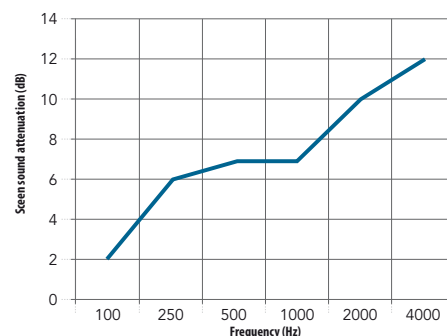

Reazione al fuoco
B-s1,d0
In base alla norma EN 13501-1

Ambiente
Lana di roccia completamente riciclabile

Manutenzione ordinaria

- Telaio: Aspirazione, panno umido e schiuma a bassa pressione
- Tela: Aspirazione, panno umido e lavaggio in lavatrice fino a 70 gradi

Ambiente interno
Una selezione di prodotti Rockfon possiede la classificazione finlandese M1 e l'etichetta danese sulla qualità dell'aria interna per i prodotti a basse emissioni

Igiene
La lana di roccia non contiene alcun elemento nutritivo e non favorisce lo sviluppo di microrganismi